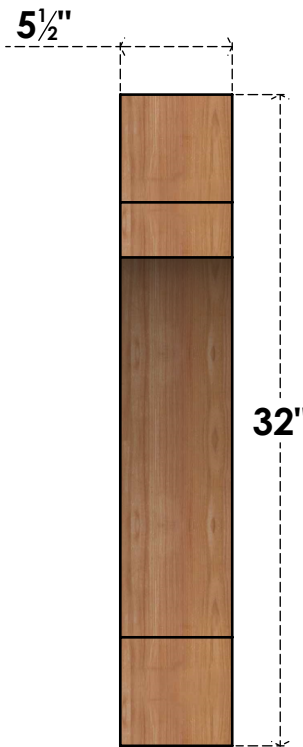

BRC06X32X32MRC00SWR

5 1/2"W X 32"D X 32"H MERCED SMOOTH BRACE, WESTERN RED CEDAR

SIDE

FRONT

EKENA MILLWORK
 2300 WEST MAIN ST.
 CLARKSVILLE, TX 75426
 TOLL FREE: 866-607-0453
 WWW.EKENAMILLWORK.COM

NOTES

1. INSTALLATION TO BE COMPLETED IN ACCORDANCE WITH MANUFACTURER'S SPECIFICATIONS.
2. DRAWING MAY NOT BE TO SCALE
3. THIS DRAWING IS INTENDED FOR DESIGN AND PLANNING PURPOSES ONLY.
4. ALL INFORMATION CONTAINED HEREIN WAS CURRENT AT THE TIME OF DEVELOPMENT BUT MUST BE REVIEWED AND APPROVED BY THE PRODUCT MANUFACTURER TO BE CONSIDERED ACCURATE.
5. PRODUCTS ARE NOT KILN DRIED. THIS ITEM IS UNIQUE AND WILL CONTAIN THE NATURAL VARIATIONS THAT THE WOOD SPECIES OFFERS. THIS MAY RESULT IN VARIATIONS UP TO 1/4"