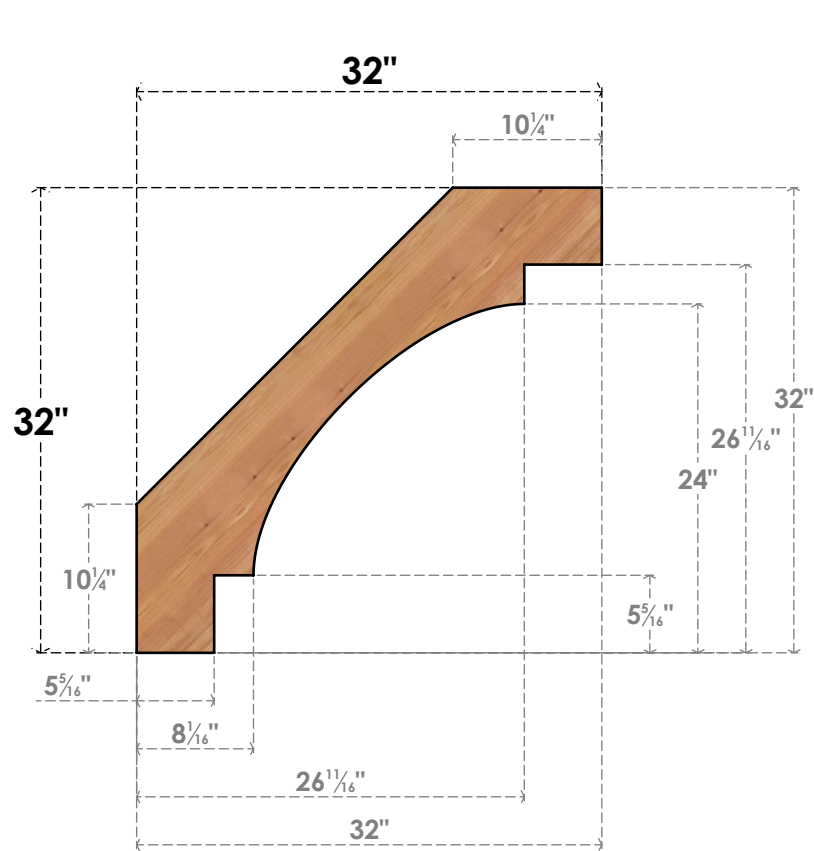

BRC06X32X32MRC00SWR

5 1/2"W X 32"D X 32"H MERCED SMOOTH BRACE, WESTERN RED CEDAR

SIDE

FRONT

EKENA MILLWORK
 2300 WEST MAIN ST.
 CLARKSVILLE, TX 75426
 TOLL FREE: 866-607-0453
 WWW.EKENAMILLWORK.COM

NOTES

1. INSTALLATION TO BE COMPLETED IN ACCORDANCE WITH MANUFACTURER'S SPECIFICATIONS.
2. DRAWING MAY NOT BE TO SCALE
3. THIS DRAWING IS INTENDED FOR DESIGN AND PLANNING PURPOSES ONLY.
4. ALL INFORMATION CONTAINED HEREIN WAS CURRENT AT THE TIME OF DEVELOPMENT BUT MUST BE REVIEWED AND APPROVED BY THE PRODUCT MANUFACTURER TO BE CONSIDERED ACCURATE.
5. PRODUCTS ARE NOT KILN DRIED. THIS ITEM IS UNIQUE AND WILL CONTAIN THE NATURAL VARIATIONS THAT THE WOOD SPECIES OFFERS. THIS MAY RESULT IN VARIATIONS UP TO 1/4"